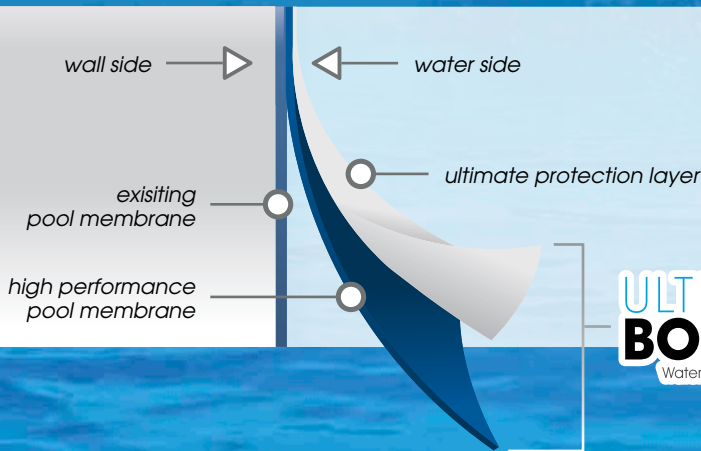

**ULTIMATE  
BORDER™**

Waterline Protection.

Available in a wide assortment of colors and designs.  
For further information about ULTIMATE BORDER™ scan the QR-code.

ULTIMATE **Sand**

ULTIMATE Light **Blue**

# ULTIMATE BORDER™

Waterline Protection.

WARRANTY  
5 YEARS STAIN RESISTANCE

WARRANTY  
5 YEARS CHLORINE RESISTANCE

KIDS FRIENDLY  
EN 71-3

LOWEST FUME EMISSION

## ULTIMATE SCRATCH RESISTANCE

ULTIMATE BORDER™ has the highest surface protection of any product in the market. It has an unequalled surface resistance to stains, abrasions and scratches. This is the only choice when it comes to a pool's ultimate border.

# Less work. More fun!

Quality  
MADE IN  
Germany

ULTIMATE BORDER™ membranes are engineered and manufactured in a state-of-the-art facility in Coswig (Dresden), Germany. »Made in Germany« by ELBTAL PLASTICS means superior-quality.